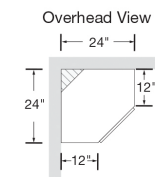

UNFINISHED DOOR STYLE:
• Includes one adjustable shelf

Corner Wall	30"H	36"H	42"H [◆]
24"W	24"W	24"W	

Installs in a 24" x 24" wall area

FINISHED DOOR STYLES:
• 30" height includes one adjustable shelf
• 36" and 42" heights include two adjustable shelves

UNFINISHED DOOR STYLE:
• Includes one adjustable shelf

Wall Bridge	12"H	15"H	18"H
30"W	30"W	30"W	30"W
36"W	36"W	36"W	36"W

No shelf included

Tall Wall Bridge	23 1/2"H
30"W	
30"W x 15"D	
36"W	

FINISHED DOOR STYLES:
• Include one adjustable shelf