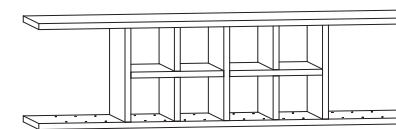

UNFINISHED DOOR STYLE:
• Includes one adjustable shelf

Wall Bridge	12"H	15"H	18"H
30"W	30"W	30"W	30"W
36"W	36"W	36"W	36"W

No shelf included

Tall Wall Bridge	23 1/2"H
30"W	
30"W x 15"D	
36"W	

FINISHED DOOR STYLES:
• Include one adjustable shelf

UNFINISHED DOOR STYLE:
• No shelf

Wide Wall Bridge [◇]	23 1/2"H
54"W	

Includes one shelf

Wall Flex [◆]	30"H
18"W	

Open Shelves

Organizer Cubes

Wall Flex [◆]	18"H	30"W
------------------------	------	------

Microwave Shelf included

Open Shelves

Wall Flex cabinets come with the shelves and dividers to configure them your way. Our flex cabinets have finished matched interiors.

Wall Flex Shelf [◆]	13 3/8"H	48"W
------------------------------	----------	------