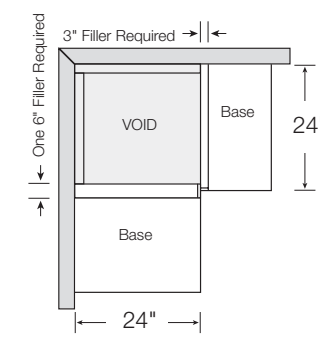

Design and Layout Ideas

How to Turn the Corner

Lazy Susan Option

Block Out Option

Blind Base Option

Designing with Different Wall Cabinet Heights

Typical layouts with 8-foot ceilings

Maximize storage with taller walls and pantries