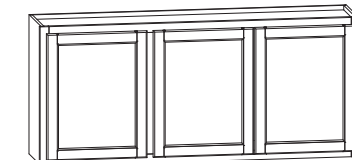

UNFINISHED DOOR STYLE:
• Includes one adjustable shelf

Corner Wall	30"H	36"H	42"H [◆]
24"W	24"W	24"W	

Installs in a 24" x 24" wall area

FINISHED DOOR STYLES:
• 30" height includes one adjustable shelf
• 36" and 42" heights include two adjustable shelves

UNFINISHED DOOR STYLE:
• Includes one adjustable shelf

Wall Bridge	12"H	15"H	18"H
30"W	30"W	30"W	30"W
36"W	36"W	36"W	36"W

No shelf included

Tall Wall Bridge	23 1/2"H
30"W	
30"W x 15"D	
36"W	

FINISHED DOOR STYLES:
• Include one adjustable shelf

UNFINISHED DOOR STYLE:
• No shelf

Wide Wall Bridge [◇]	23 1/2"H
54"W	

Includes one shelf

Wall Flex [◆]	30"H
18"W	

Open Shelves

Organizer Cubes

Wall Flex [◆]	18"H	30"W
------------------------	------	------

Microwave Shelf included